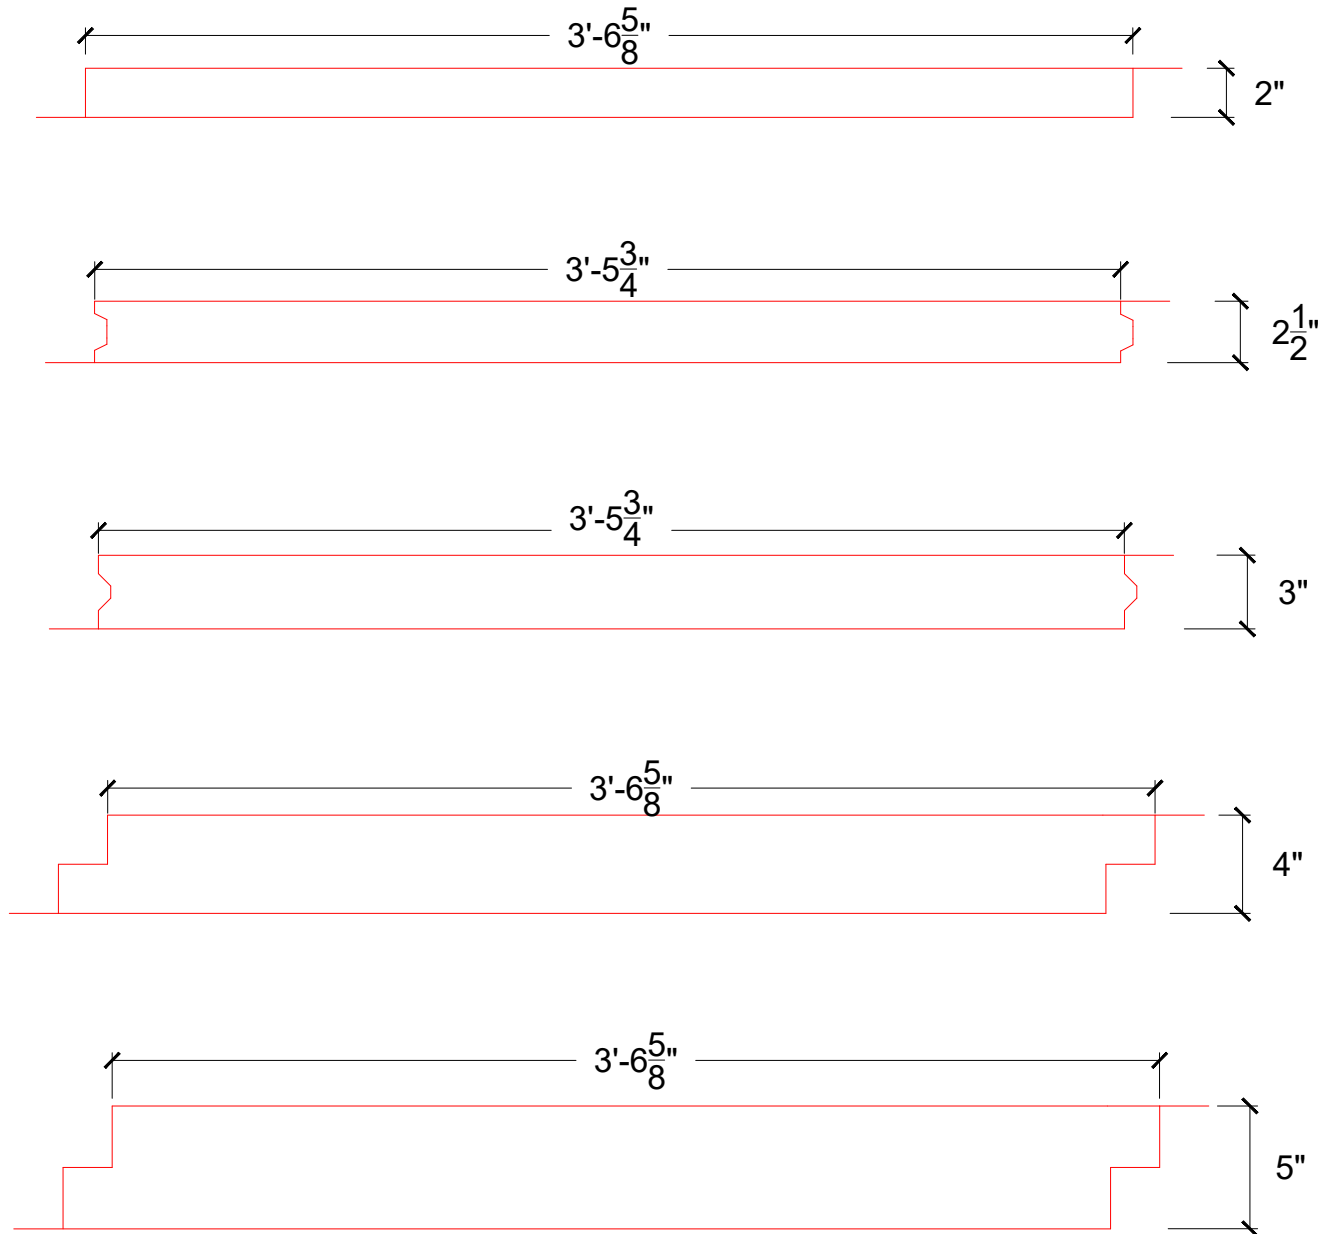

R-SEAL

Simply Efficient

ISSUE:	DWN:	CHK:	ENG:	MFC:	DATE:

R-SEAL
CROSS SECTIONS

STANDARD AIR BARRIER

Simply Efficient

P.O. BOX #250
SULTAN, WA 98294

PHONE: 877-300-3794
FAX: 425-905-7272